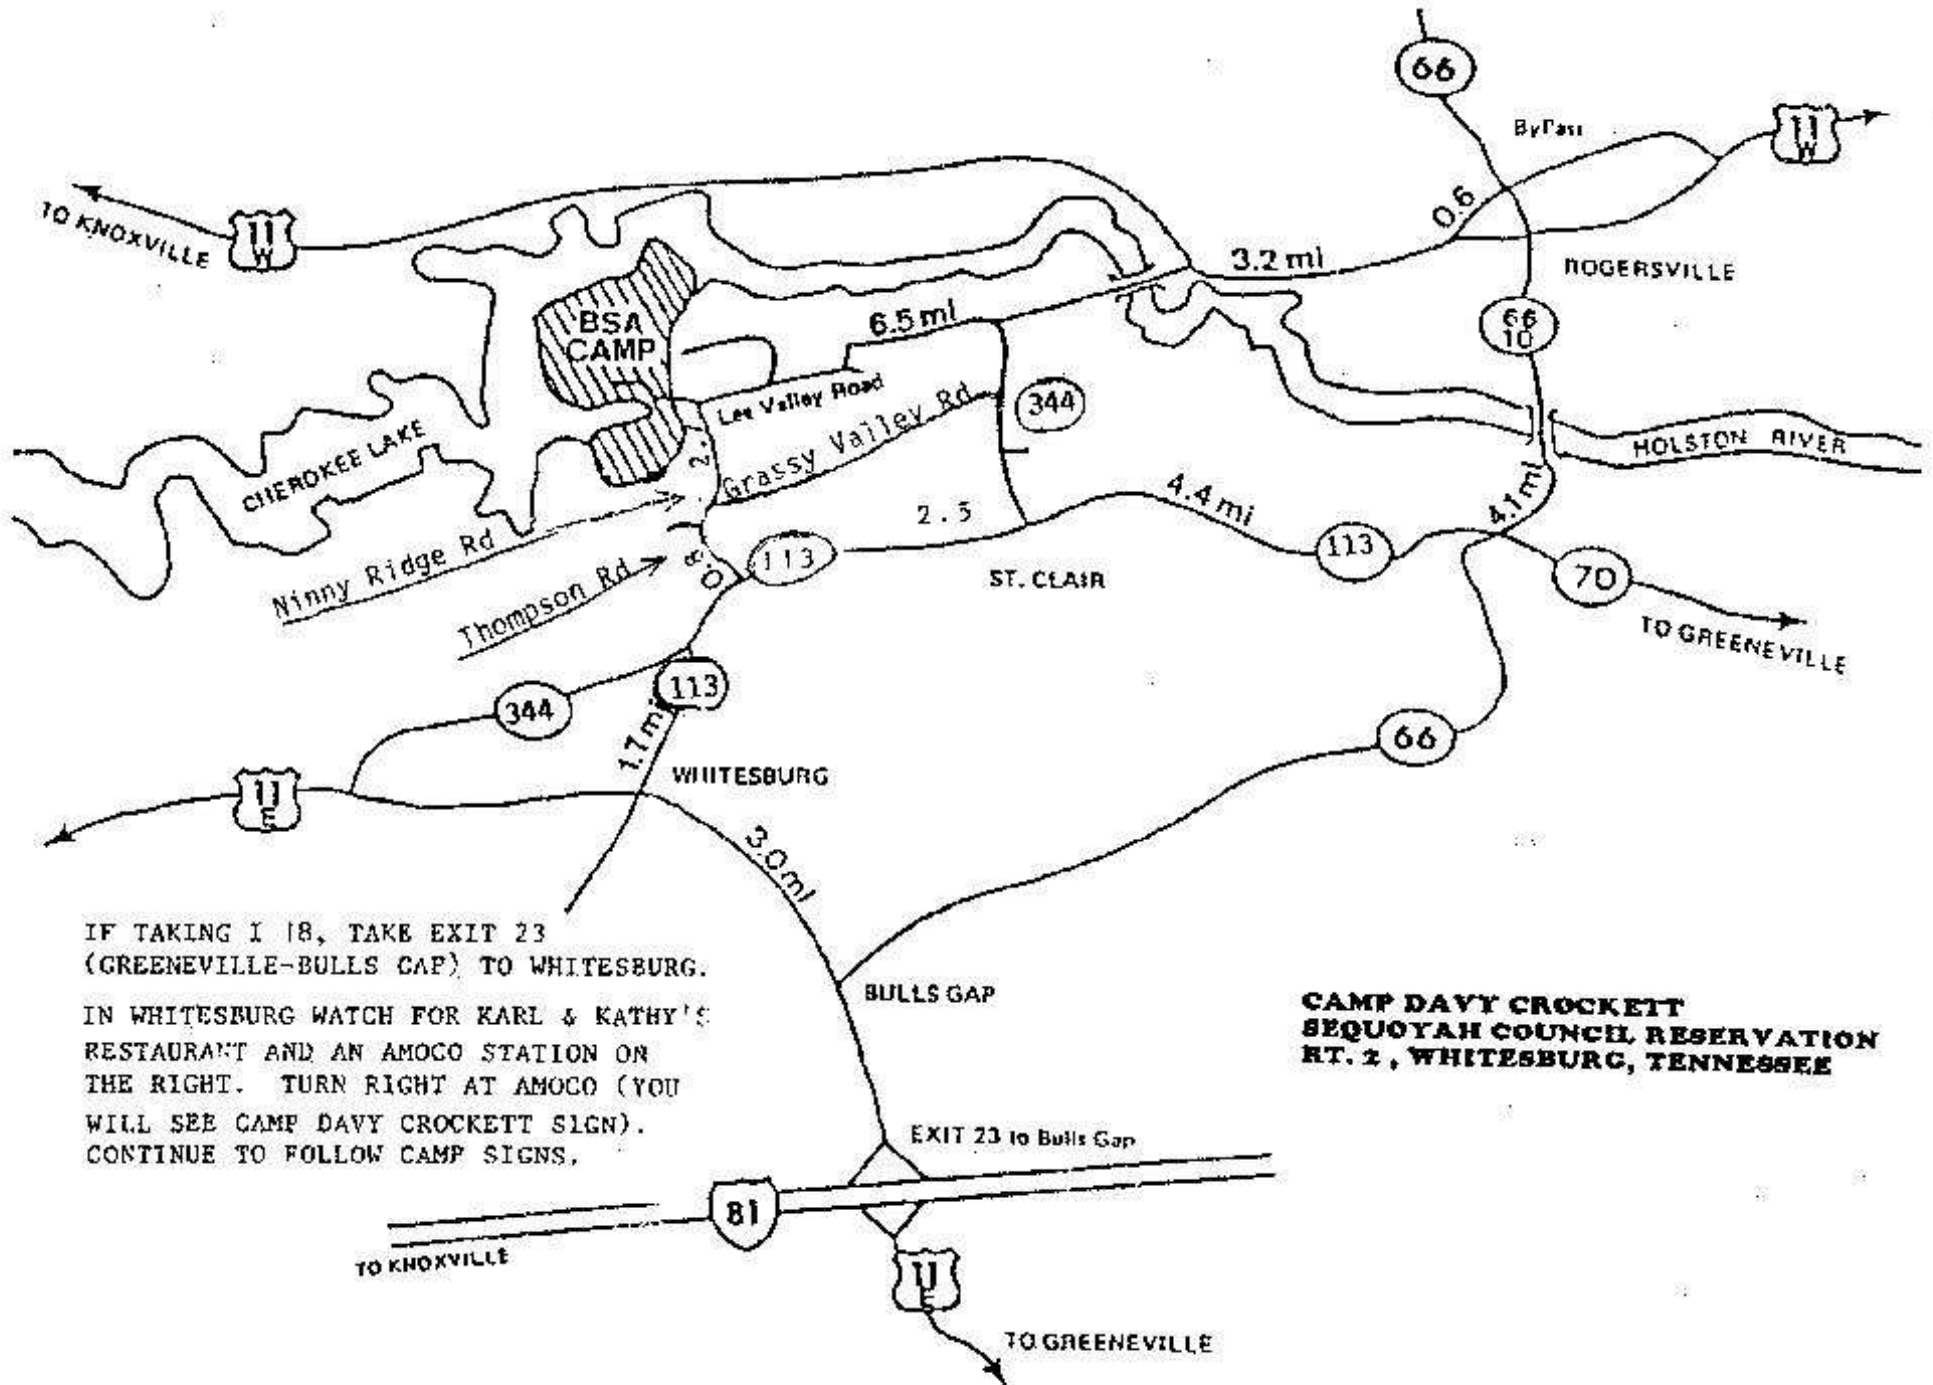

DIRECTIONS TO CAMP

IF TAKING I 18, TAKE EXIT 23
 (GREENEVILLE-BULLS GAP) TO WHITESBURG.
 IN WHITESBURG WATCH FOR KARL & KATHY'S
 RESTAURANT AND AN AMOCO STATION ON
 THE RIGHT. TURN RIGHT AT AMOCO (YOU
 WILL SEE CAMP DAVY CROCKETT SIGN).
 CONTINUE TO FOLLOW CAMP SIGNS.

**CAMP DAVY CROCKETT
 SEQUOYAH COUNCIL RESERVATION
 RT. 2, WHITESBURG, TENNESSEE**